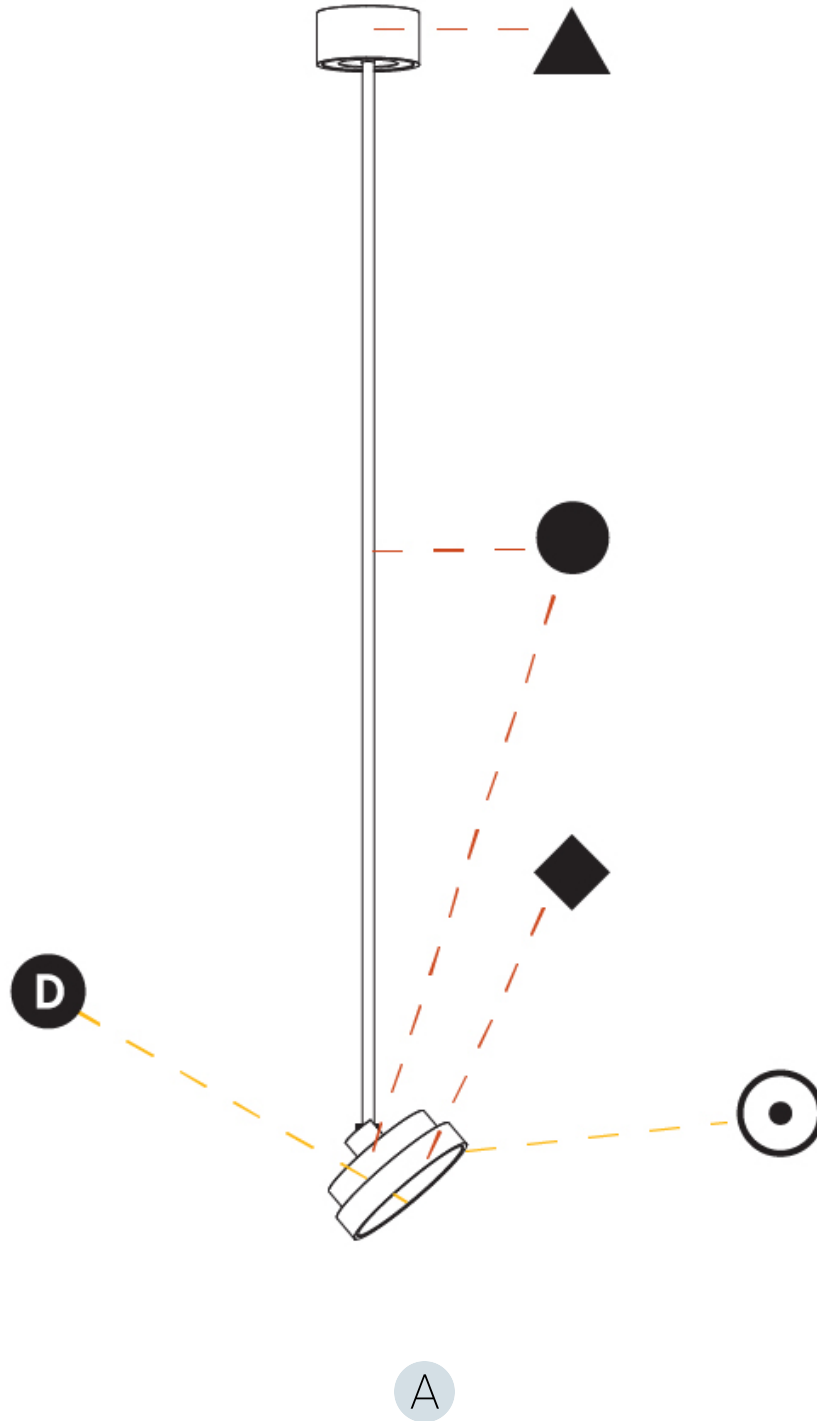

SIGN DIVA FLEX SUSPENSION

A30852-

PROJECT	_____
TYPE	_____
SPECIFIER	_____
QUANTITY	_____
DATE	_____