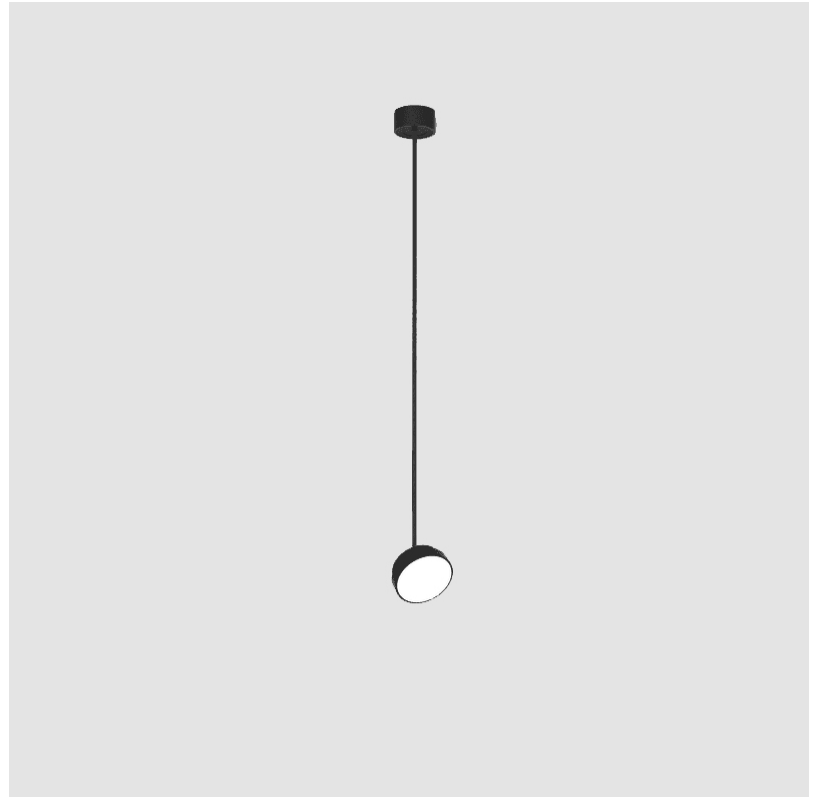

GENERAL

Series: Sign Diva Flex
Subseries: Sign Diva Flex
Brand: Prolicht
Division: Architectural
Mounting Type: Suspension
Mounting Location: Ceiling
Subcategory: Pendant

PHYSICAL

Shape: Round
Diameter (mm): 200
Diameter (in): 7 7/8
Height (mm): 1620
Height (in): 63 3/4
Light Distribution: Adjustable / Direct
Weight (kg): 2.007
Weight (lbs): 4.42
Diffuser: PMMA - Opal / Micro-Prism / Sparkling Secret / Vintage Industrial
Fixture Finish: SSR / BKV / CWI / CRY / HAB / UFT / ITA / RUA / FTG / MYG / LOD / PUS / FRO / FUP / KIA / POP / BLS / SPG / MEY / GOH / GUM / CHC / COM / ABZ / JAG / OBR / MOS / ROR
Fixture Material: Extruded Aluminum / Steel

ELECTRICAL

Lamp Type: LED (Zhaga Standard)
Input Wattage (W): 12.1
Total Output Wattage (W): 11
Dimming: Tri-Mode (Non-Dimming and Phase Dimming (120Vac only) and 0-10V Dimming)
Driver Included: Yes
Driver Location: Integrated
Driver Type: Constant Current - Universal
Driver Class: Class 2
Input Voltage (V): 120 - 277
Constant Current (MA): 350

LED

Color Temperature (°K): 2700 / 3000 / 3500 / 4000
Max. Delivered Lumen (lm): 836 / 895 / 902 / 921
Nominal Lumen (lm): 1280 / 1370 / 1382 / 1410
CRI: >90 CRI
Lamp Life (hrs): 50000

OPTICAL

Adjustability: Rotational 170°, Tilt 90°

RATINGS AND CERTIFICATIONS

Certified By: Certified for North American Standards
IP rating: IP20